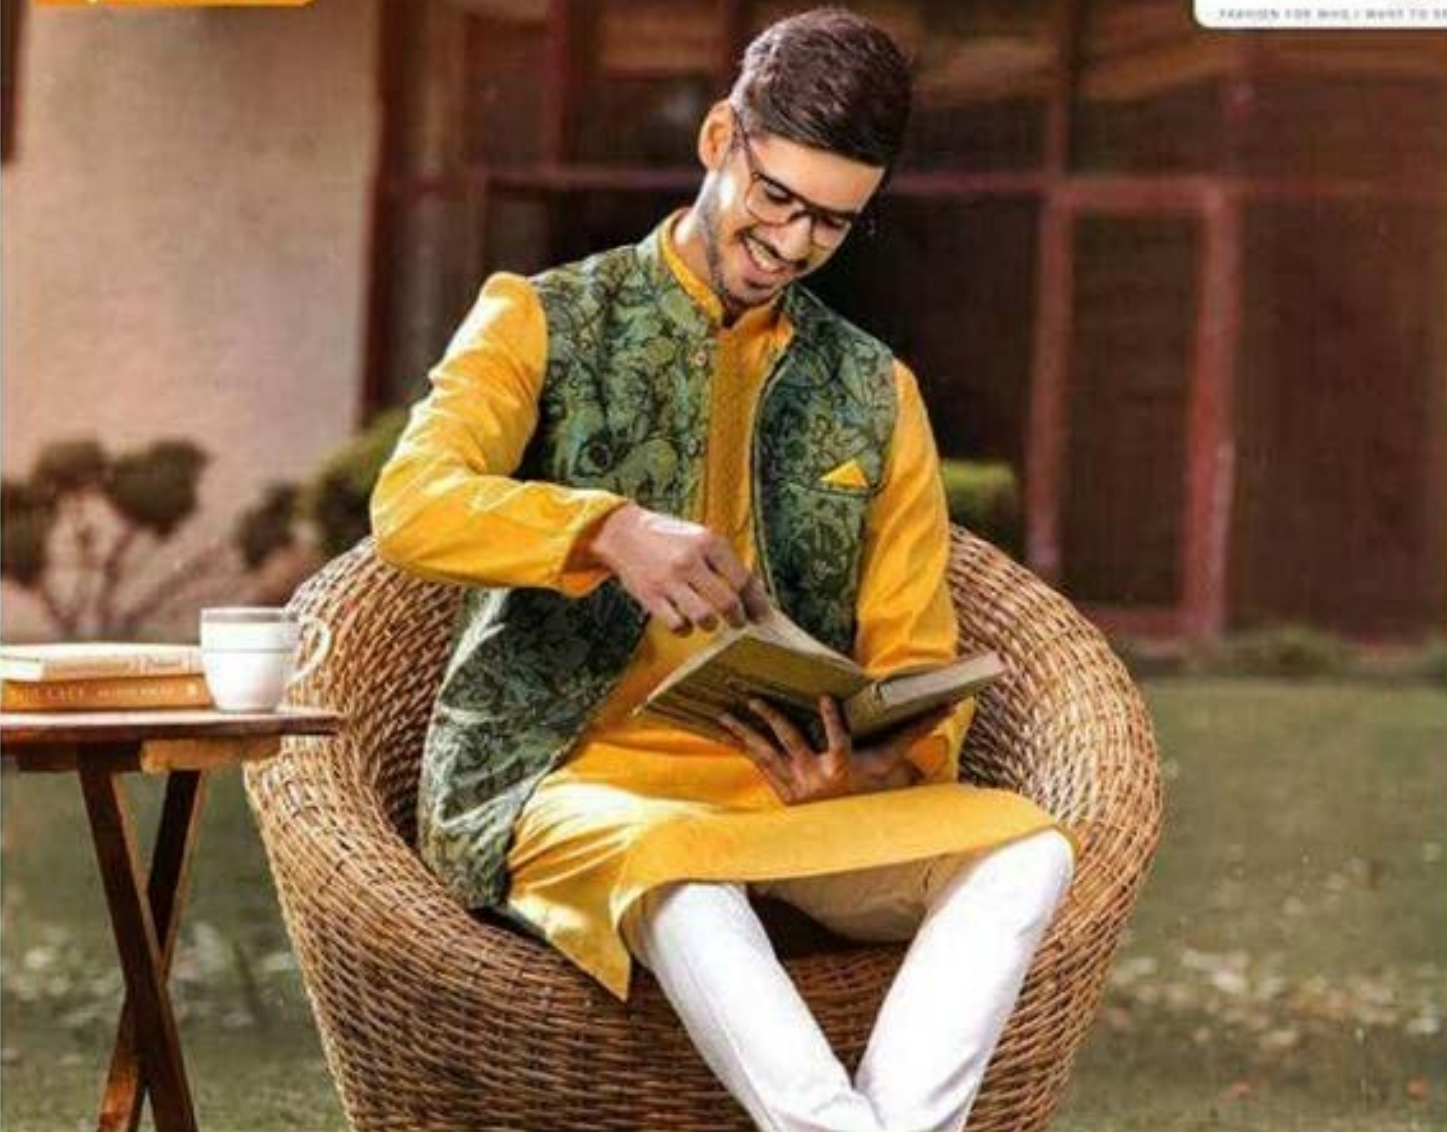

Shop Now

A composite image featuring three models in different kurta sets. The central model is in a yellow kurta set, while two smaller models in the background are wearing white and light blue sets. The background is a bright, minimalist interior with arches.

NEW SEASON

Allen Solly Tribe Men Red Cotton Polo

spencer's

2Bme

FASHION FOR WHO / WANT TO BE

MY FESTIVITY. MY FASHION.
FESTIVE COLLECTION '17

Indo-western look

provide a perfect fit and enhance your persona