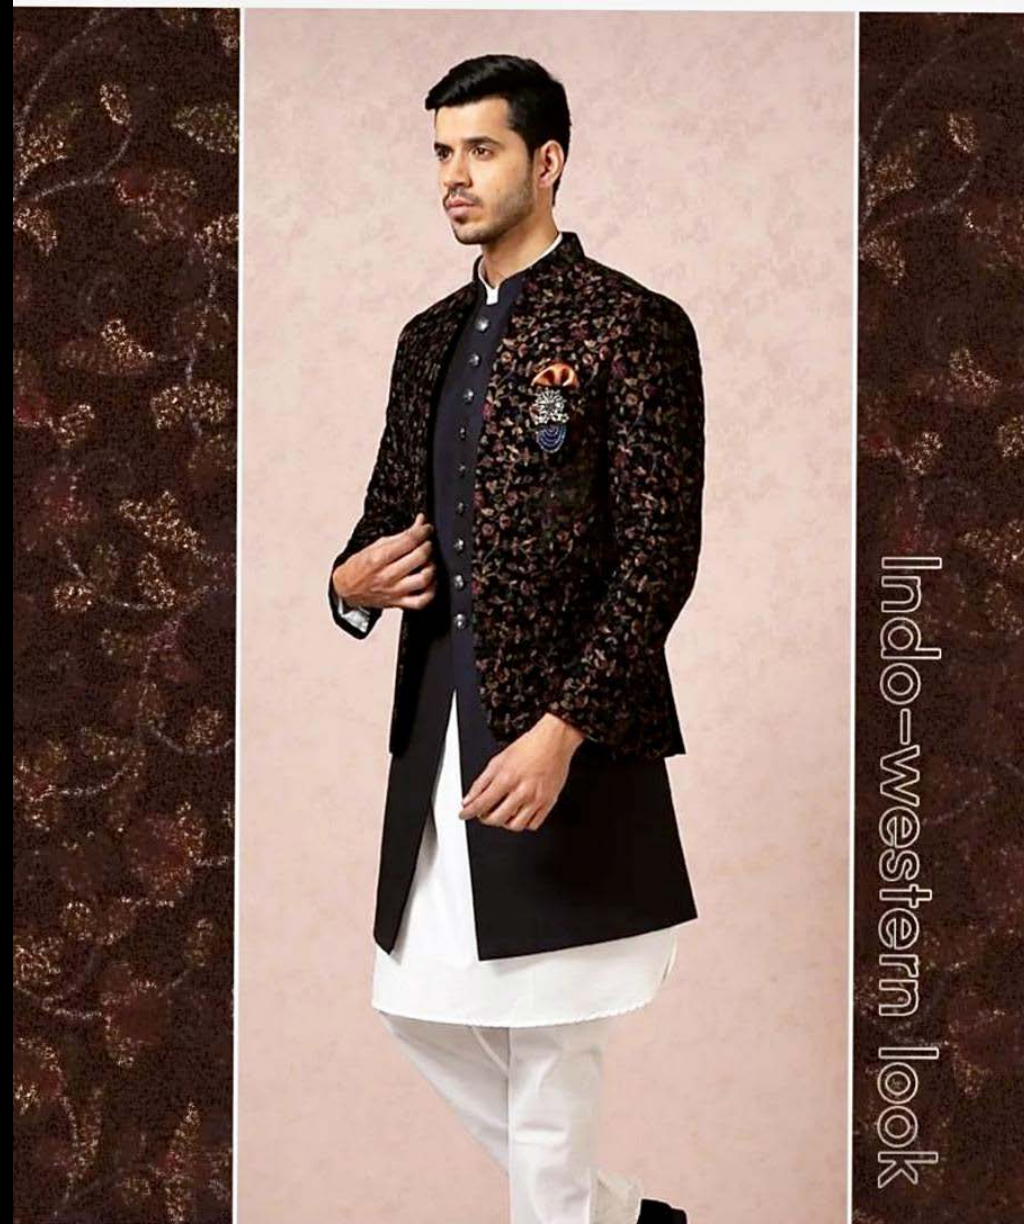

Shop Now

A composite image featuring three models in different kurta sets. The central model is in a yellow kurta set, while two smaller models in the background are wearing white and light blue sets. The background is a bright, minimalist interior with arches.

NEW SEASON

Allen Solly Tribe Men Red Cotton Polo

spencer's

2Bme

FASHION FOR WHO / WANT TO BE

MY FESTIVITY. MY FASHION.
FESTIVE COLLECTION '17

Indo-western look

provide a perfect fit and enhance your persona