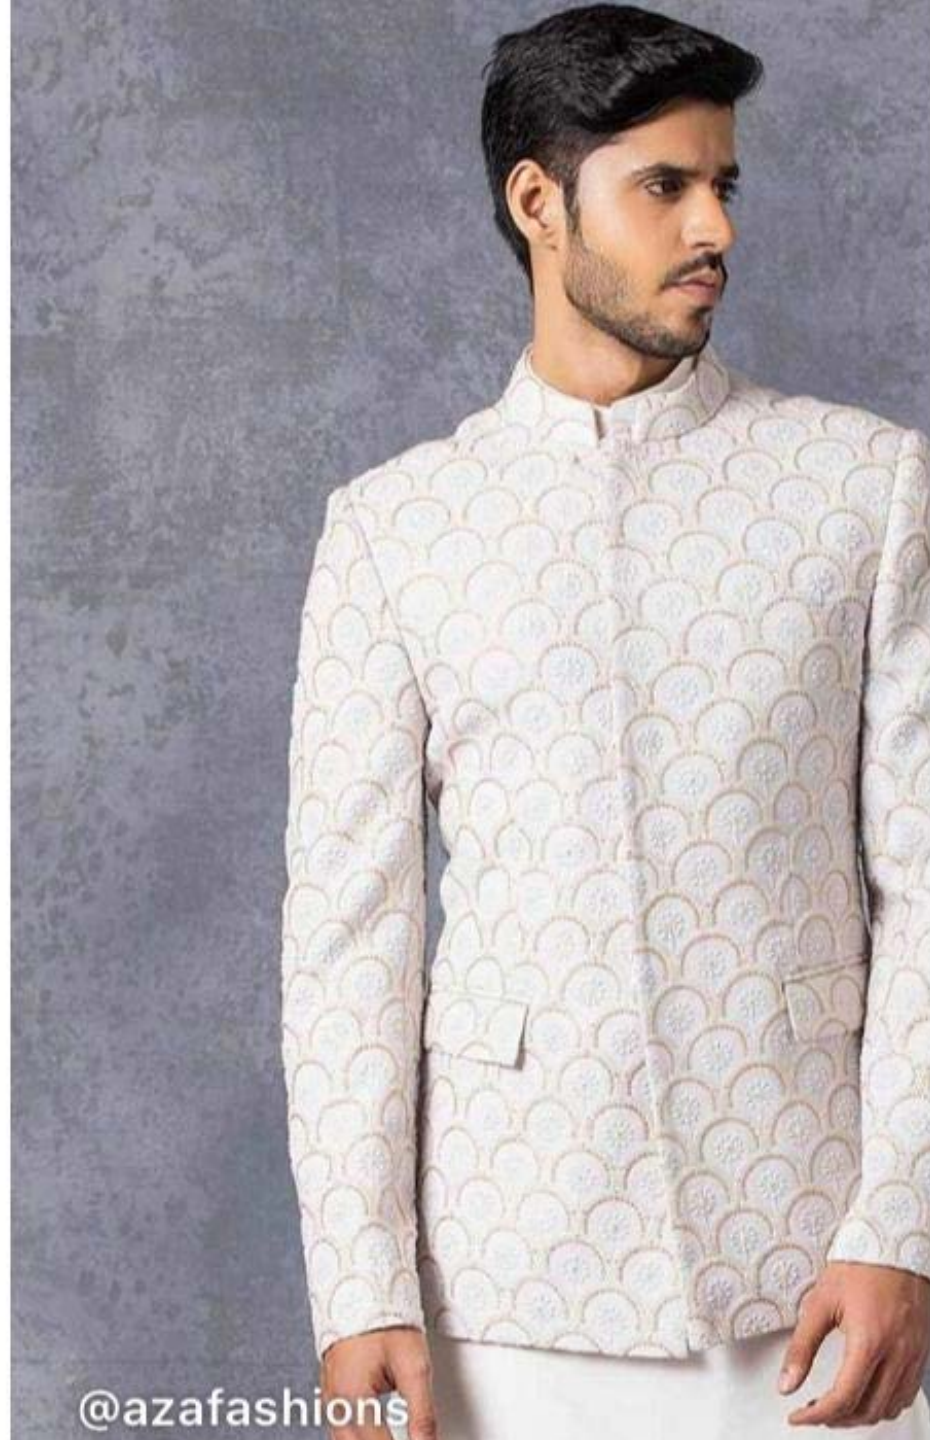

Shop Now

A composite image featuring three models in different kurta sets. The central model is in a yellow kurta set, while two smaller models in the background are wearing white and light blue sets. The background is a bright, minimalist interior with arches.

NEW SEASON

Allen Solly Tribe Men Red Cotton Polo

spencer's

2Bme

FASHION FOR WHO / WANT TO BE

MY FESTIVITY. MY FASHION.
FESTIVE COLLECTION '17

Indo-western look

provide a perfect fit and enhance your persona