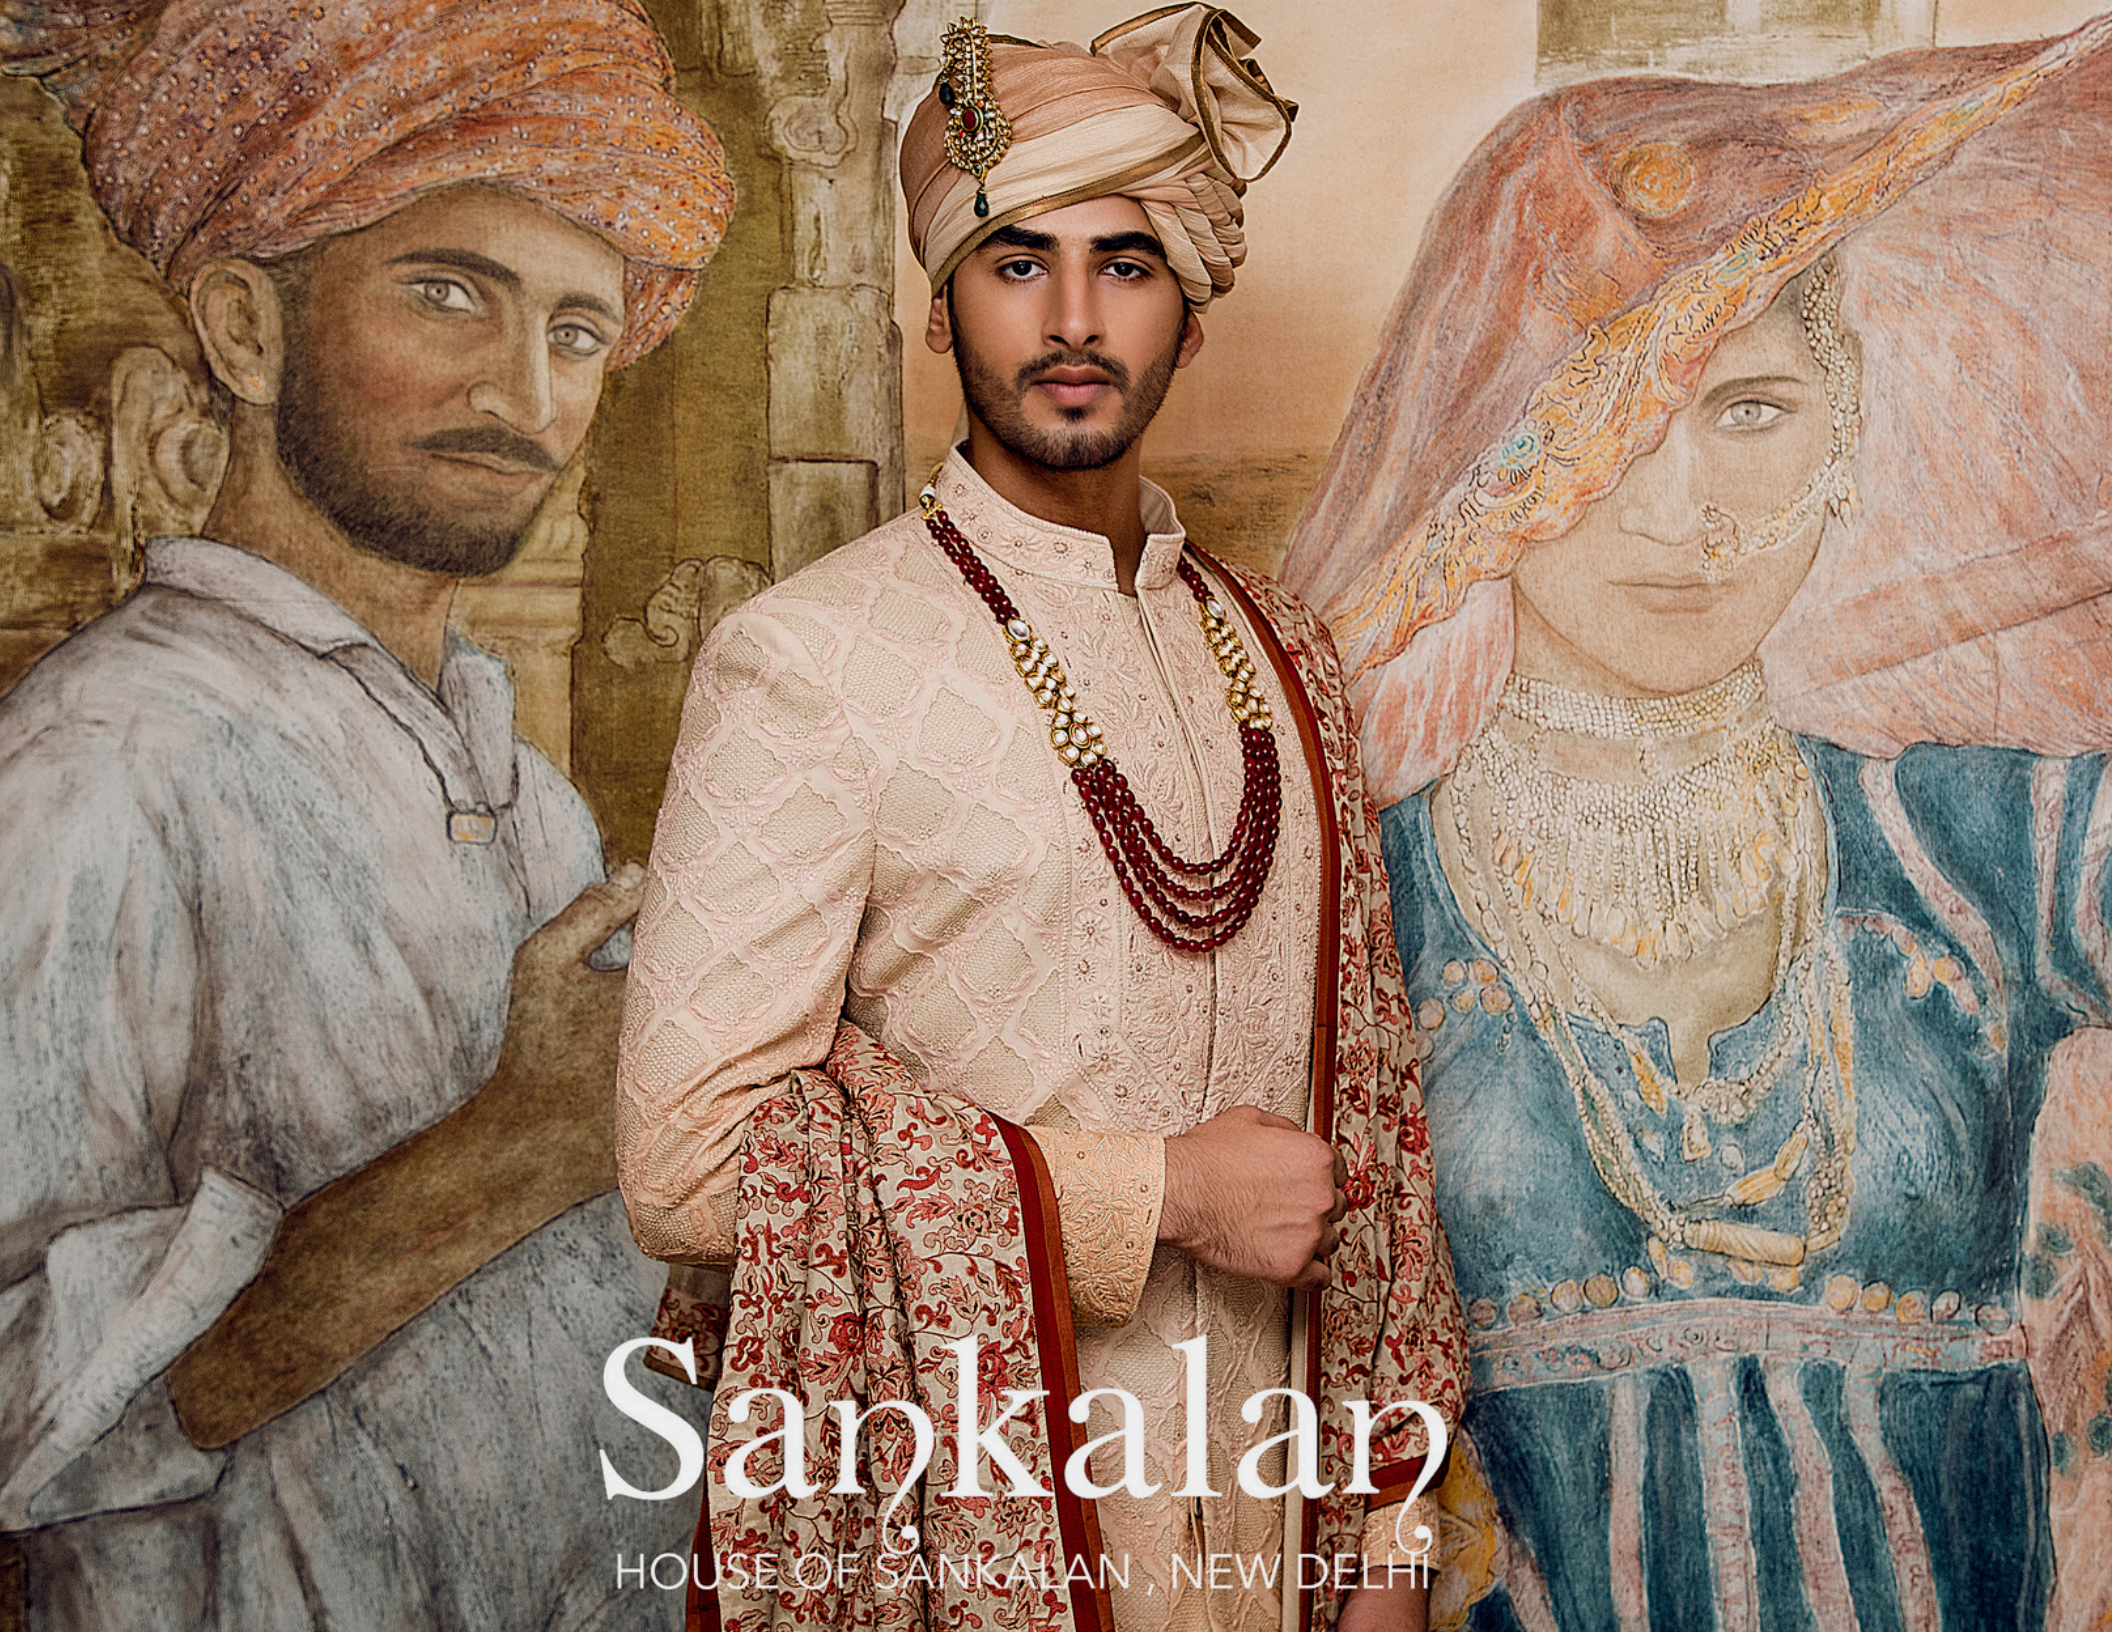

ÓNEIRA

TALENT STUDIO

Shivane

Name - Shivane Bishnoi

Height- 6'2"

Chest- 37

Biceps- 14

Waist- 32

Hips- 37

Trouser length- 44

Collar- 16

Shoulders- 17

Jacket length- 33'5"

Shoe size- 10

Sankalan

HOUSE OF SANKALAN, NEW DELHI