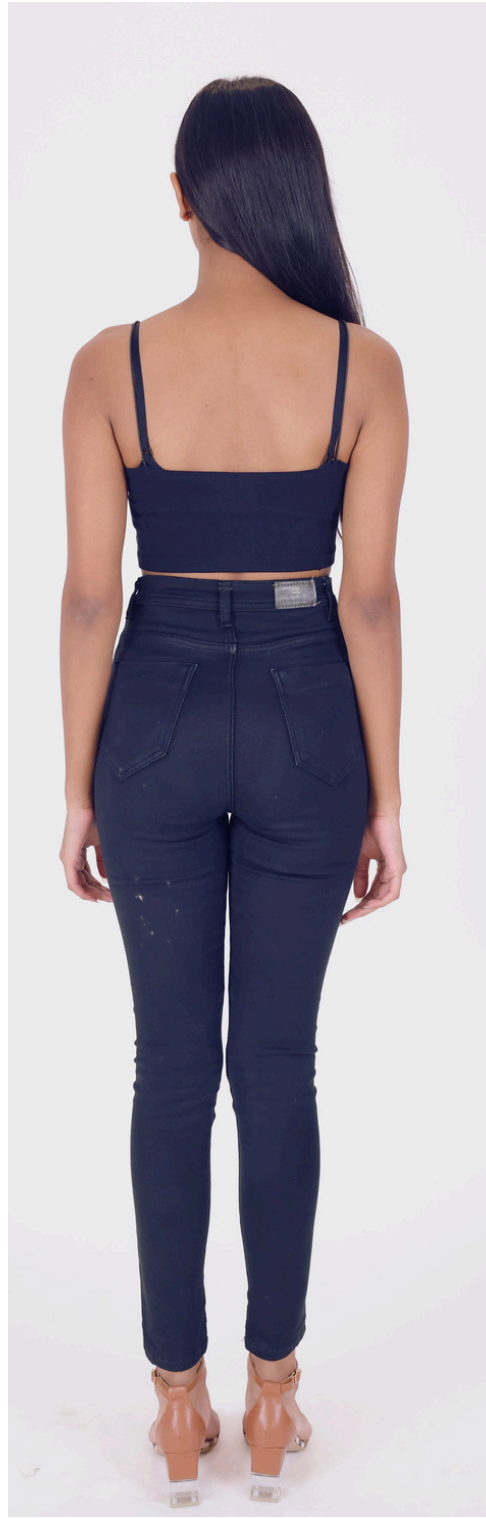

ÓNEIRA

TALENT STUDIO

MANYA

HEIGHT: 5'6

EYES: DARK BROWN

HAIR: BLACK

BUST: 32

WAIST: 25

HIPS: 34

SHOE SIZE : 6

POLAROID

MANYA JAIN

 7903075012

 Delhi | Mumbai