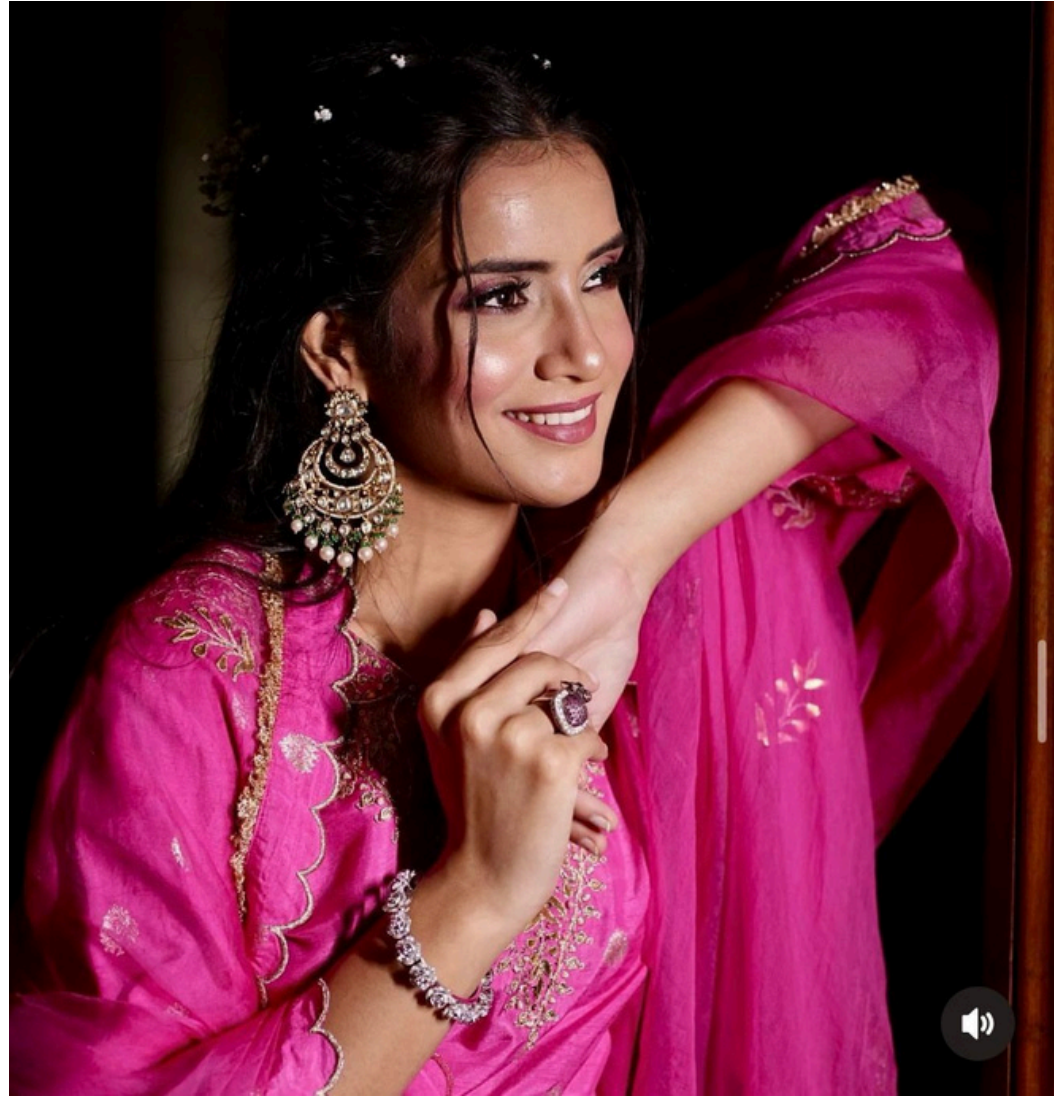

ÓNEIRA

TALENT STUDIO

KHUSHI

Name : khushi

Height : 5'8

Waist : 30

Hip : 32

Bust : 32

Shoe size : 8

Hair colour : brown

Eye colour: brown

KHUSHI

7903075012

Delhi | Mumbai